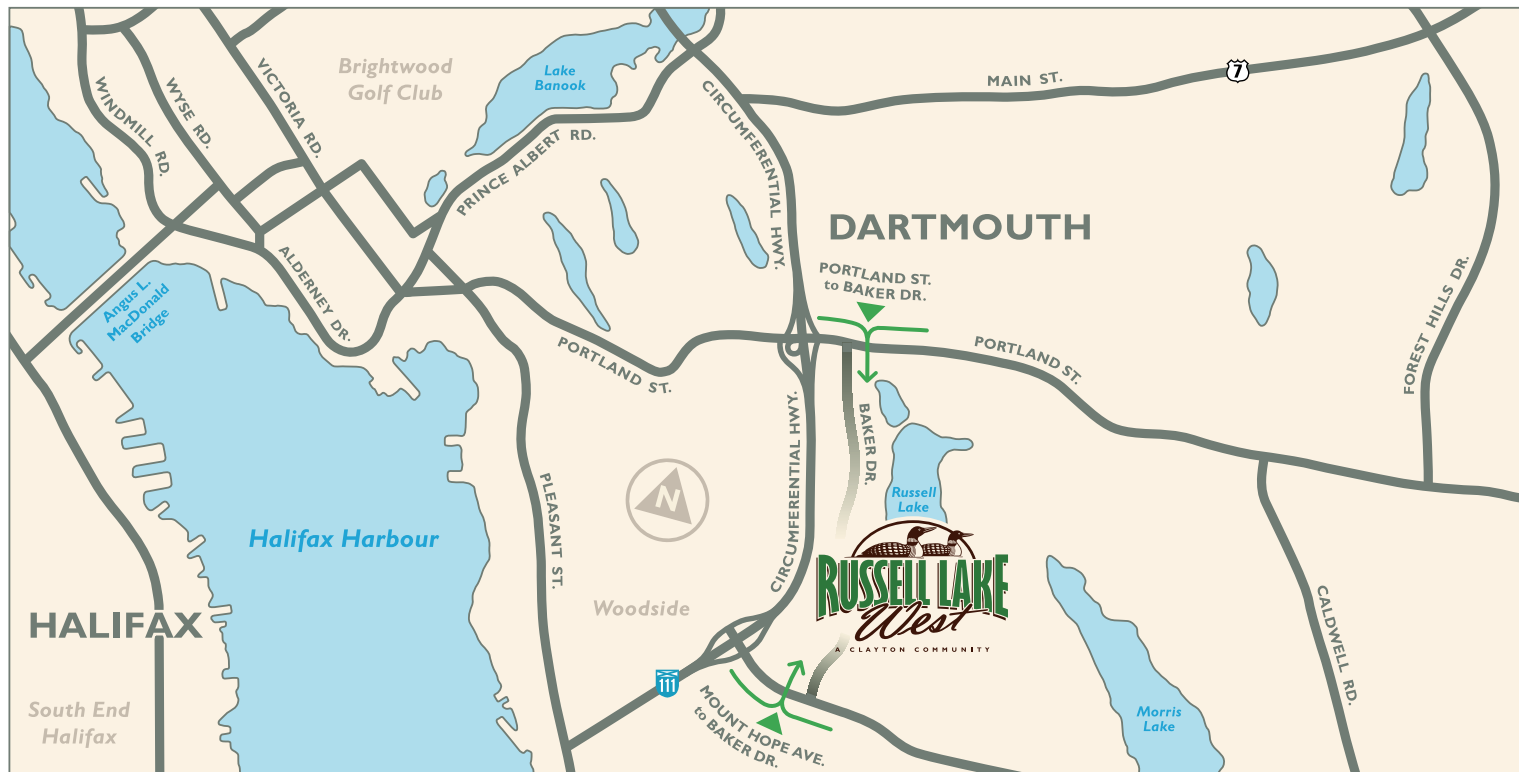

LOCATION MAP, Russell Lake West, Dartmouth, Nova Scotia.

© Clayton Developments Ltd. 2005

For homesite information
contact Lynne Illsley at, lillsley@claytondev.com
or call: (902) 443-3052

www.claytondev.com 