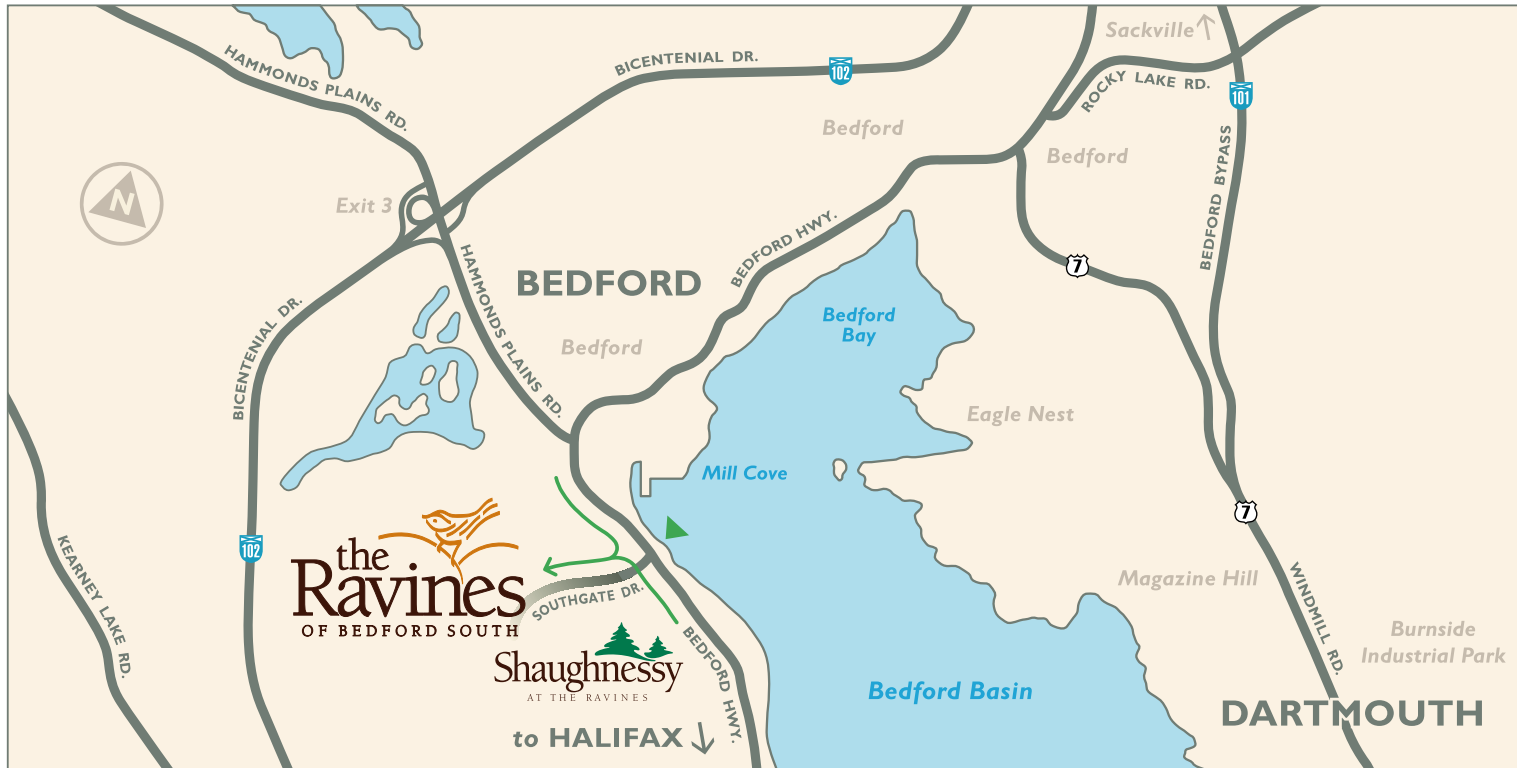

LOCATION MAP, Shaughnessy at The Ravines, Bedford, Nova Scotia.

© Clayton Developments Ltd. 2005

For homesite information
contact Marjan Habibi at, marjan@claytondev.com
or call: (902) 443-3052