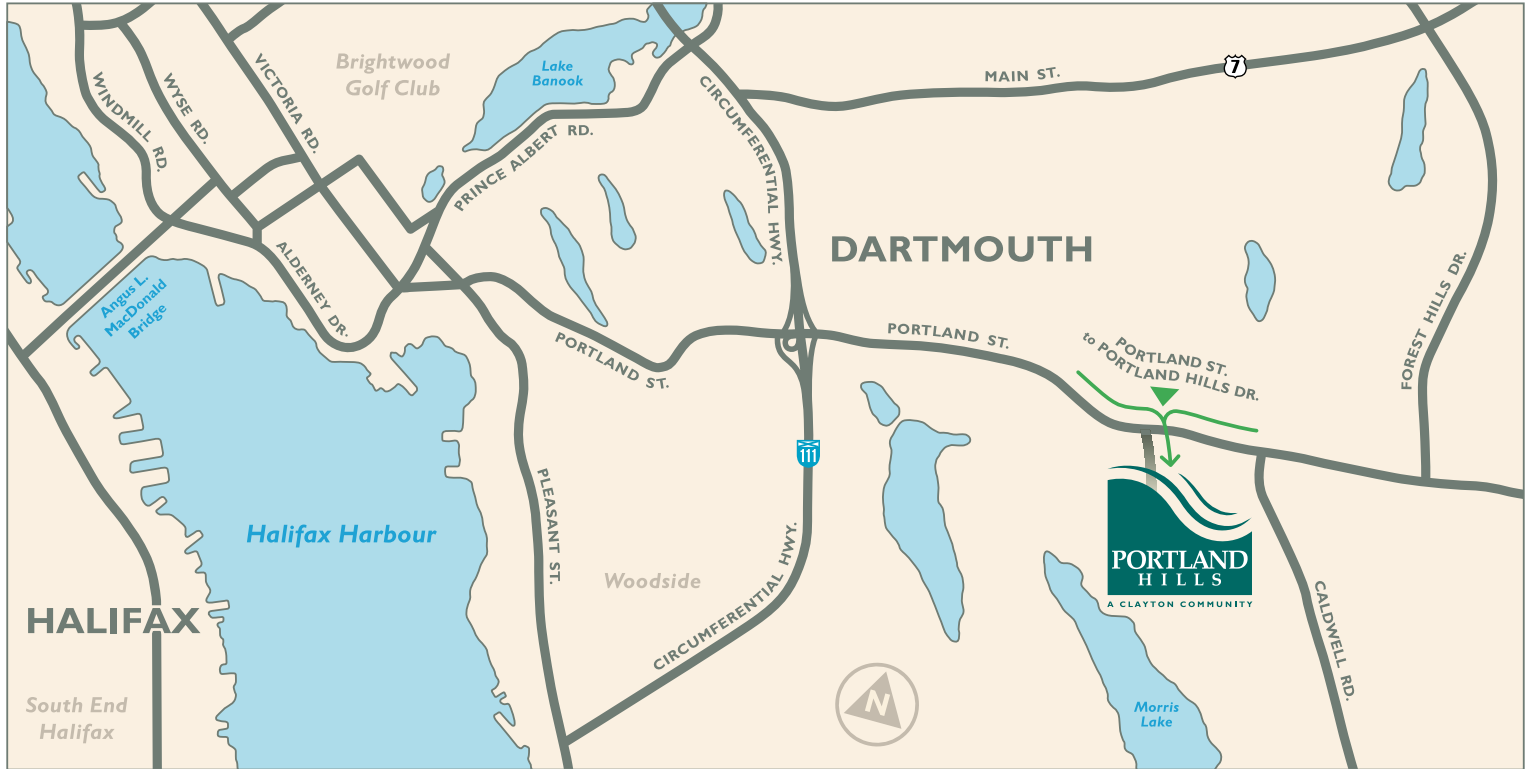

LOCATION MAP, Portland Hills, Dartmouth, Nova Scotia.

© Clayton Developments Ltd. 2005

For homesite information
contact Lynne Iillsley at, lillsley@claytondev.com
or call: (902) 443-3052

www.claytondev.com